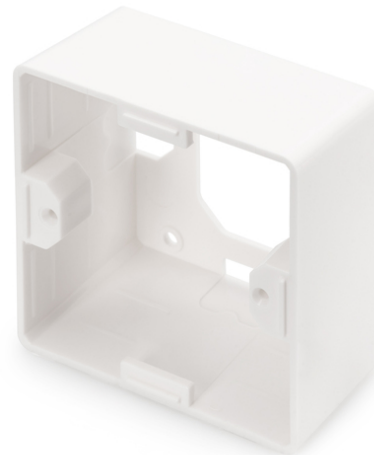

DIGITUS® Surface Mountbox 80x80 mm for Keystone Walloutlet, German Type

DN-93803

EAN 4016032259367

Surface mount box for faceplates 80x80x42 mm, color pure white, German layout

The DIGITUS® Surface mount boxes for keystone outlets are the perfect solution to extend your data outlets. Available layouts: German, French, British.

- Layout keystone entry: 45° outlet
- Area of application: Cavity socket, trunking, surface mount box
- Norms: ISO/IEC 11801 3rd Ed., EN 50173-1, EIA/TIA 568-C
- General properties:
- Suitable for installation in trunking, flush and surface mount
- Central ground connection

- Integrated dust cover
- Plastic label field
- Design compatible to current switch ranges of switch manufacturers
- Technical properties:
- Wall outlet material: Die-cast metal
- Central plate material: ABS UL 94V-0
- Frame material: ABS UL 94V-0
- Surface mount box material: ABS UL 94V-0
- Physical properties:
- Operation temperature: -20° C to +70 °C (ISO/IEC 11801, EN 50173-1, ANSI/TIA/EIA 568 C)
- Colour: White RAL9003