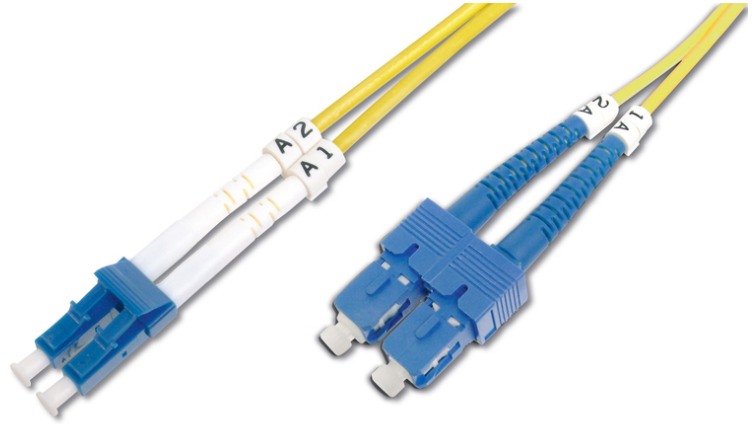

DIGITUS® Fiber Optic Singlemode Patch Cord, LC / SC

DK-2932-02

EAN 4016032249641

FO patch cord, duplex, LC to SC SM OS2 09/125 μ, 2 m

FO patch cord, duplex, LC to SC, SM OS2 09/125 μ, 2 m

Future-oriented standards and high-end quality for your network.

- Duplex cable
- LSOH
- Connector with ceramic ferrule
- Cable diameter 2 mm
- Single packed with test-report
- Fiber Category : G.657.A2

Attributes

- Assortment: Fiber Optic Patch Cables
- Boot: single-color
- Cable diameter: 2 mm
- Cable type: I-VH 2E9/125μ
- Color cable: yellow
- Connector 1: LC
- Connector 2: SC
- Fiber class: OS2
- Fiber diameter: 9/125μ
- Mode: Singlemode
- Packaging: DIGITUS Polybag
- Length: 2 m

More images:

Part No.	DK-2932-02			
Lenght	2 m			
Cable Type	Duplex SM 9/125		OS2 LSZH	
	END A		END B	
Connector Type	LC		SC	
Insertion Loss (dB)	0.17	0.17	0.10	0.21
	53.7	54.7	53.1	54.3
Return Loss (dB)	PASS			
Q.C.	PASS			