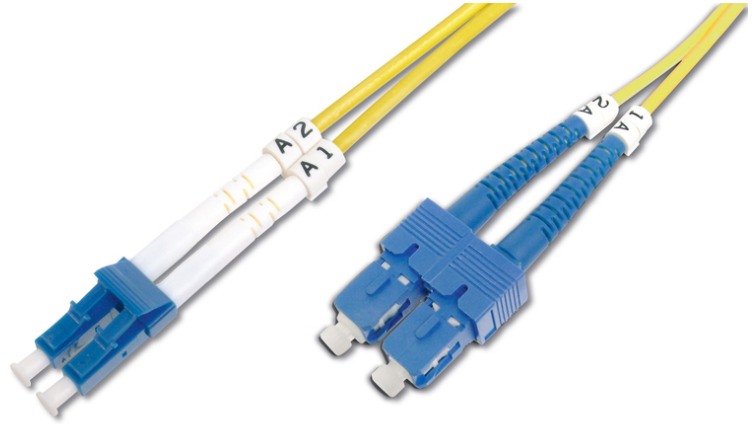

# DIGITUS® Fiber Optic Singlemode Patch Cord, LC / SC

DK-2932-01

EAN 4016032249634

**FO patch cord, duplex, LC to SC SM OS2 09/125 μ, 1 m**

FO patch cord, duplex, LC to SC, SM OS2 09/125 μ, 1 m

**Future-oriented standards and high-end quality for your network.**

- Duplex cable
- LSOH
- Connector with ceramic ferrule
- Cable diameter 2 mm
- Single packed with test-report
- Fiber Category : G.657.A2

**Attributes**

- Assortment: Fiber Optic Patch Cables
- Boot: single-color
- Cable diameter: 2 mm
- Cable type: I-VH 2E9/125μ
- Color cable: yellow
- Connector 1: LC
- Connector 2: SC
- Fiber class: OS2
- Fiber diameter: 9/125μ
- Mode: Singlemode
- Packaging: DIGITUS Polybag
- Length: 1 m

More images:

Part No.	DK-2932-01			
Length	1 m			
Cable Type	Duplex SM 9/125		OS2 LSZH	
	END A		END B	
Connector Type	LC		SC	
Insertion Loss (dB)	0.17	0.17	0.10	0.21
Return Loss (dB)	53.7	54.7	53.1	54.3
Q.C.	PASS			