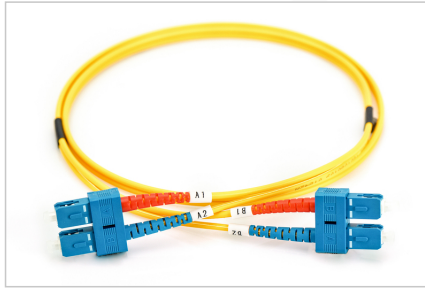

DIGITUS® Fiber Optic Singlemode Patch Cord, SC / SC

DK-2922-02

EAN 4016032248743

FO patch cord, duplex, SC to SC SM OS2 09/125 μ, 2 m

FO patch cord, duplex, SC to SC, SM OS2 09/125 μ, 2 m

Future-oriented standards and high-end quality for your network.

- Duplex cable
- LSOH
- Cable Type: G.657.A2
- Connector with ceramic ferrule
- Cable diameter 2 mm
- Single packed with test-report
- Fiber Category : G.657.A2

Attributes

- Assortment: Fiber Optic Patch Cables
- Boot: single-color
- Cable diameter: 2 mm
- Cable type: I-VH 2E9/125μ
- Color cable: yellow
- Connector 1: SC
- Connector 2: SC
- Fiber class: OS2
- Fiber diameter: 9/125μ
- Mode: Singlemode
- Packaging: DIGITUS Polybag
- Length: 2 m

More images:

Part No.	DK-2922-02			
Lenght	2 m			
Cable Type	Duplex SM 9/125		OS2 LSZH	
	END A		END B	
Connector Type	SC		SC	
Insertion Loss (dB)	0.11	0.15	0.15	0.19
Return Loss (dB)	53.7	50.9	52.8	51.4
Q.C.	PASS			