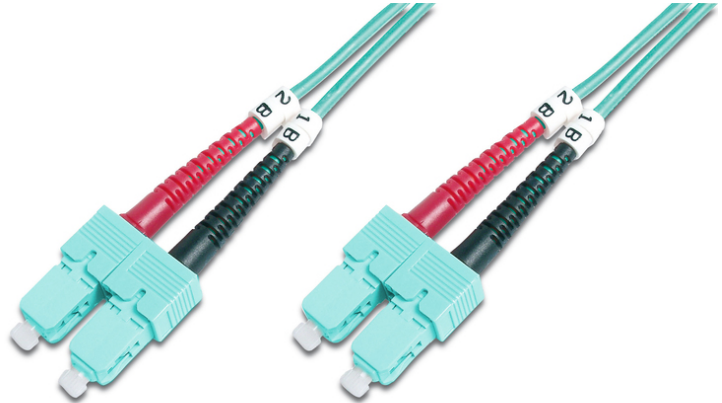

DIGITUS® Fiber Optic Multimode Patch Cord, OM 3, SC / SC

DK-2522-02/3

EAN 4016032248545

FO patch cord, duplex, SC to SC MM OM3 50/125 μ, 2 m

FO patch cord, duplex, SC to SC, MM OM3 50/125 μ, 2 m

Future-oriented standards and high-end quality for your network.

- Duplex cable
- LSOH
- Connector with ceramic ferrule
- Cable diameter 2 mm
- Single packed with test-report

Attributes

- Assortment: Fiber Optic Patch Cables

- Boot: two-color
- Cable diameter: 2 mm
- Cable type: I-VH 2G50/125μ
- Color cable: aqua
- Connector 1: SC
- Connector 2: SC
- Fiber class: OM3
- Fiber diameter: 50/125μ
- Mode: Multimode
- Packaging: DIGITUS Polybag
- Length: 2 m

More images:

Part No.	DK-2522-02/3			
Lenght	2 m			
Cable Type	Duplex MM 50/125		OM3 LSZH	
	END A		END B	
Connector Type	SC		SC	
Insertion Loss (dB)	0.25	0.25	0.12	0.18
Return Loss (dB)	31.5	30.2	32.7	34.7
Q.C.	PASS			