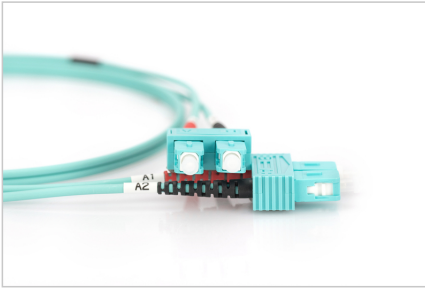

DIGITUS® Fiber Optic Multimode Patch Cord, OM 3, SC / SC

DK-2522-02/3

EAN 4016032248545

FO patch cord, duplex, SC to SC MM OM3 50/125 μ, 2 m

FO patch cord, duplex, SC to SC, MM OM3 50/125 μ, 2 m

Future-oriented standards and high-end quality for your network.

- Duplex cable
- LSOH
- Connector with ceramic ferrule
- Cable diameter 2 mm
- Single packed with test-report

Attributes

- Assortment: Fiber Optic Patch Cables

- Boot: two-color
- Cable diameter: 2 mm
- Cable type: I-VH 2G50/125μ
- Color cable: aqua
- Connector 1: SC
- Connector 2: SC
- Fiber class: OM3
- Fiber diameter: 50/125μ
- Mode: Multimode
- Packaging: DIGITUS Polybag
- Length: 2 m

More images:

Part No.	DK-2522-02/3			
Lenght	2 m			
Cable Type	Duplex MM 50/125		OM3 LSZH	
	END A		END B	
Connector Type	SC		SC	
Insertion Loss (dB)	0.25	0.25	0.12	0.18
Return Loss (dB)	31.5	30.2	32.7	34.7
Q.C.	PASS			