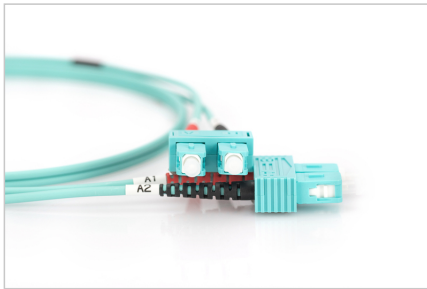

DIGITUS® Fiber Optic Multimode Patch Cord, OM 3, SC / SC

DK-2522-01/3

EAN 4016032248538

FO patch cord, duplex, SC to SC MM OM3 50/125 µ, 1 m

FO patch cord, duplex, SC to SC, MM OM3 50/125 µ, 1 m

Future-oriented standards and high-end quality for your network.

- Duplex cable
- LSOH
- Connector with ceramic ferrule
- Cable diameter 2 mm
- Single packed with test-report

Attributes

- Assortment: Fiber Optic Patch Cables

- Boot: two-color
- Cable diameter: 2 mm
- Cable type: I-VH 2G50/125µ
- Color cable: aqua
- Connector 1: SC
- Connector 2: SC
- Fiber class: OM3
- Fiber diameter: 50/125µ
- Mode: Multimode
- Packaging: DIGITUS Polybag
- Length: 1 m

More images:

Part No.	DK-2522-01/3			
Lenght	1 m			
Cable Type	Duplex MM 50/125		OM3 LSZH	
	END A		END B	
Connector Type	SC		SC	
Insertion Loss (dB)	0.25	0.25	0.12	0.18
Return Loss (dB)	31.5	30.2	32.7	34.7
Q.C.	PASS			