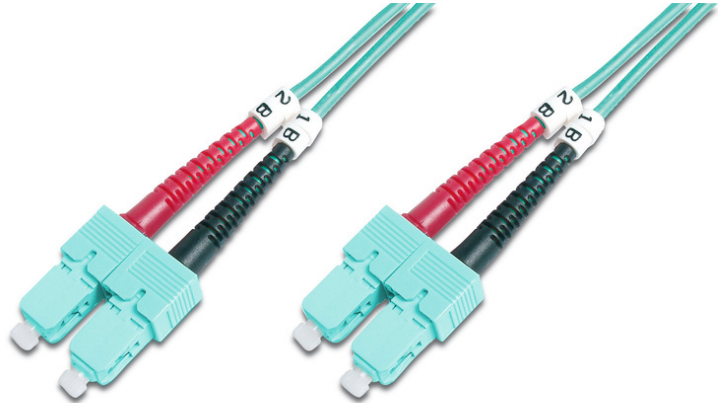

DIGITUS® Fiber Optic Multimode Patch Cord, OM 3, SC / SC

DK-2522-01/3

EAN 4016032248538

FO patch cord, duplex, SC to SC MM OM3 50/125 µ, 1 m

FO patch cord, duplex, SC to SC, MM OM3 50/125 µ, 1 m

Future-oriented standards and high-end quality for your network.

- Duplex cable
- LSOH
- Connector with ceramic ferrule
- Cable diameter 2 mm
- Single packed with test-report

Attributes

- Assortment: Fiber Optic Patch Cables

- Boot: two-color
- Cable diameter: 2 mm
- Cable type: I-VH 2G50/125µ
- Color cable: aqua
- Connector 1: SC
- Connector 2: SC
- Fiber class: OM3
- Fiber diameter: 50/125µ
- Mode: Multimode
- Packaging: DIGITUS Polybag
- Length: 1 m

More images:

Part No.	DK-2522-01/3			
Lenght	1 m			
Cable Type	Duplex MM 50/125		OM3 LSZH	
	END A		END B	
Connector Type	SC		SC	
Insertion Loss (dB)	0.25	0.25	0.12	0.18
Return Loss (dB)	31.5	30.2	32.7	34.7
Q.C.	PASS			