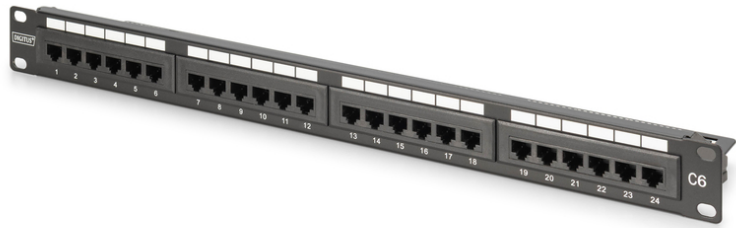

DIGITUS® CAT 6, Class E Patch Panel

DN-91624U

EAN 4016032241553

CAT 6 Patch Panel, unshielded, 24-port RJ45 24-port RJ45, 8P8C, LSA, 1U, bl, 482x44x109 mm, bl

The unshielded CAT 6 Patch Panel from DIGITUS® is available as 16- or 24-port (1 Hight unit) or 48-port version (2 Hight units). It is manufactured acc. to Link Performance Class E, for up to 250 MHz, EN 50173 and ISO/IEC 11801. It is UL certified. The housing is made of 1.5 mm galvanized cold-rolled steel is is therefore perfectly suitable for 19" rack mounting.

Future-oriented standards and high-end quality for your network.

- Area of application: Up to 250 MHz, 1GBase-T, PoE
- Norms: ISO/IEC 11801 3rd Ed., EN 50173-1, EIA/TIA 568-C
- General properties:
- Suitable for 483 mm (19") cabinet mounting
- RJ45 female, 8P8C
- Cable installation via LSA strips, color coded according to EIA/TIA 568 A & B
- Cable fixing with smart cable ties
- Mechanical properties:
- Housing material: 1.5 mm galvanic cold rolled steel, acc. to EN1.4301, UNS S30400, AISI 304 and LMSAD110
- RJ45 female material: ABS UL 94V-0
- RJ45 female contact: Tinned phosphor bronze, 0.5 mm gold-plated contact

- RJ45 shielding: Tinned bronze
- LSA termination clamp: Krone LSA+, UL 94V-2, zinc plated phosphor bronze
- Ground wire: Not included
- Conductor plate: FR4, UL 94V-0
- Physical properties:
- Insertion force: 30N max. (IEC 60603-7-5)
- Retention strength: 7.7 kg between jack and plug
- Operation temperature: -20° C to +70 °C (ISO/IEC 11801, EN 50173-1, ANSI/TIA/EIA 568 C)
- Mating cycles female: > 750 acc. to ISO/IEC 11801, IEC 60603-7-5
- Clamp: > 200 acc. to ISO/IEC 11801, IEC 60603-7-5
- IDC wire size: 22 – 26 AWG solid and stranded conductor
- Insulation resistance: > 500 MOhm
- Contact resistance: < 20 MilliOhm
- Dielectric strength: 1000 VDC (Contact/Contact), 1500 VDC (Contact/Ground)