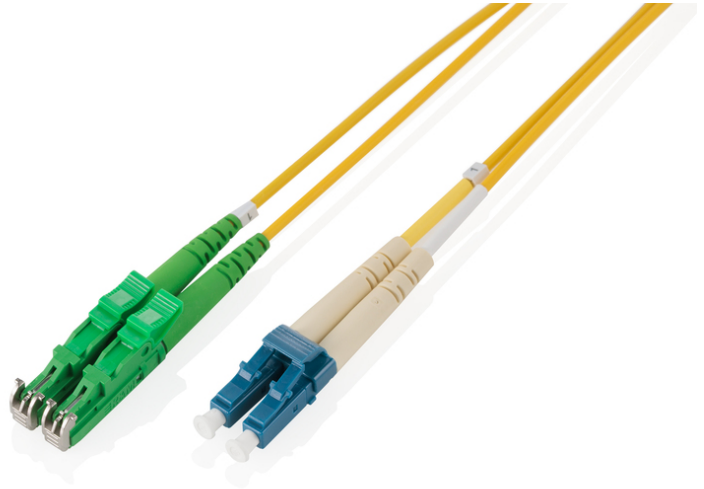

DIGITUS® Fiber Optic Patch Cord, E2000 (8° APC) to LC (UPC), Singlemode

AL-9E2000LC-05I
EAN 4016032204794

FO patch cord, duplex, E2000 (APC) to LC (UPC) R+M, SM OS2 09/125 μ, 5 m

DIGITUS® Professional offers a wide range of high quality fiber optic patch cables. Practically every request and every requirement is covered by the broad range of cable types. The product range includes OM1, OM2, OM3 and OS2 versions. DIGITUS® fiber optic installation cables guarantee the best performance and fail-safety. All cables are single packed polybag with test report.

Cost reduction by verifiable quality and high performance.

- Duplex cable
- LSOH
- Connector with ceramic ferrule
- Single packed with test-report
- Single packed with test-report

- Fiber Category : G.657.A2

Attributes

- Assortment: Fiber Optic Patch Cables
- Boot: single-color
- Cable type: I-VH 2E9/125μ
- Color cable: yellow
- Connector 1: E2000 (APC)
- Connector 2: LC
- Fiber class: OS2
- Fiber diameter: 9/125μ
- Mode: Singlemode
- Packaging: Polybag
- Length: 5 m