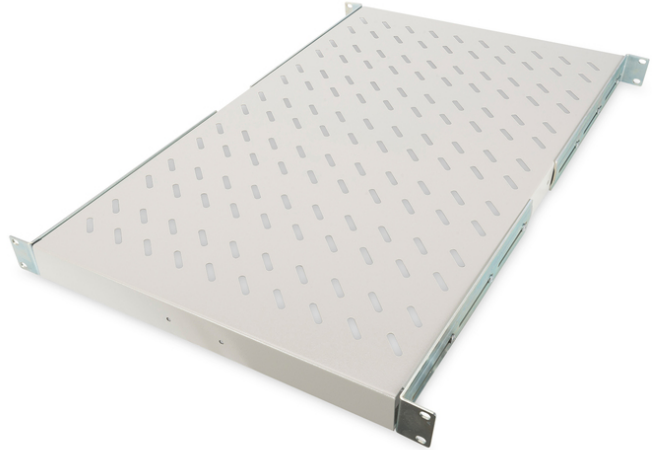

# DIGITUS® Shelf for Fixed Installation in 483 mm (19") Cabinets

DN-19 TRAY-1-1000

EAN 4016032135487

**1U fixed shelf for racks from 1000 mm depth 44x483x737 mm, up to 100 kg, grey (RAL 7035)**

The shelves for fixed mounting can be installed easy on the two front 483 mm (19") profile rails of your 483 mm (19") network- or server cabinet. Due to their stable, perforated steel sheet with a high load capacity, they are the optimal surface for components which are not 483 mm (19") suitable.

- Fixed installation
- sturdy, perforated steel sheet
- incl. fixing material
- 4-point fixing (front- and rear 19" profile rails)

**Attributes**

- Color: light grey, RAL 7035
- Load capacity: 100 kg
- Mounting type: Fixed mounting
- Units: 1
- Inch form factor (IEC 60297): 482.6 mm (19")
- Suitable cabinet depth:  $\approx$  1000 mm