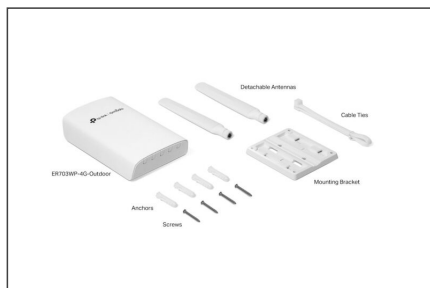

TP-Link Omada 4G+ Cat6 AX3000 Wi-Fi 6 Outdoor/Indoor Gateway

ER703WP-4G-OUTDOOR
EAN 8885020626858

Omada 4G+Cat6 AX3000 Outdoor/Indoor Gateway PORT: 3× Gigabit WAN/LAN port, 1 nano SIM slot (4G+ Cat6) SPECIFICATION: 802.3bt/AT/AF, 1 PoE IN (support 802.3bt), 2 ports with 45W PoE power SPEED: 574 Mbps at 2.4 GHz + 2402 Mbps at 5 GHz (HE160) Wi-Fi speed, 300 Mbps download LTE speed FEATURE: Integration with Omada SDN Controller, Omada APP, Support for SSL VPN, OpenVPN and Wireguard/IPsec/PPTP/ L2TP/L2TP over IPsec VPN, 4G+ Cat6 LTE, 2× detachable LTE antennas, 160MHz supported, OFDMA, MU-MIMO, Beamforming, Load Balance, Link Backup, Policy-Based Firewall, Static Routing, Policy Routing, Multi-net DHCP, VLAN, Stateful ACL, mDNS Repeater, Bridge VLAN, IP55 Weatherproof

Omada 4G+ Cat6 AX3000 Wi-Fi 6 Outdoor/Indoor Gateway

- EU LTE band: 4G LTE-FDD: B1/B3/B5/B7/B8/B20/B28/B32 (2100/1800/850/2600/900/800/700/1450MHz) 4G LTE-TDD: B38/B40/B41 (2600/2300/2500MHz) 3G DC-HSDPA/HSPA+/HSDPA/HSUPA/WCDMA: B1/B3/B5/B8 (2100/1800/850/900MHz)

- SIM Type: 1× Nano SIM Card
- Power supply: 802.3at/bt PoE; 12VDC / 2A AC adapter
- Interfaces: 3 Gigabit WAN/LAN ports
- Wi-Fi: 2.4 GHz: 574 Mbps / 5 GHz: 2402 Mbps (HE160)
- Wi-Fi: Two 5GHz 4.0dBi & 2.4GHz 2.3dBi dual-band built-in antennas / LTE: Two 4.0dBi omnidirectional, detachable antennas
- Maximum Power Consumption: 14.5W without PoE / 63W with PoE
- Operating Temperature: -30°C to 60°C (-22°F to 140°F)
- Storage Temperature: -40°F to 158°F (-40°C to 70°C)

Package contents

- ER703WP-4G-OUTDOOR
- Short installation guide
- Mounting Kits

Logistics						
	Number (pcs)	Weight (kg)	Depth (cm)	Width (cm)	Height (cm)	cm³
Packaging Unit Carton	20	13.20	0.00	0.00	0.00	0.00
Packaging Unit Inside	1	0.00	0.00	0.00	0.00	0.00
Packaging Unit Single	1	0.00	0.00	0.00	0.00	0.00
Net single without Packaging	0	0.00	0.00	0.00	0.00	1.75

More images:

EU responsible person

EU based economic operator ensuring the product complies with the required regulations.

TP-Link Deutschland GmbH
Am Trippelsberg 100
Düsseldorf, Germany
<https://www.tp-link.com/de/>
support.de@tp-link.com