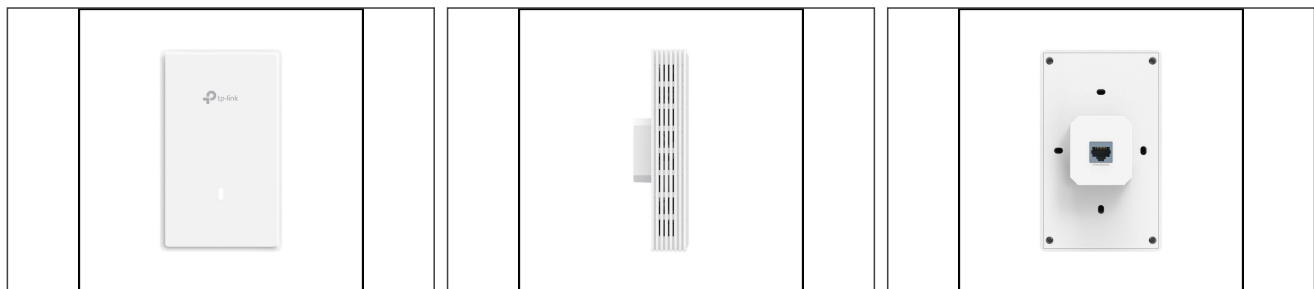

More images: