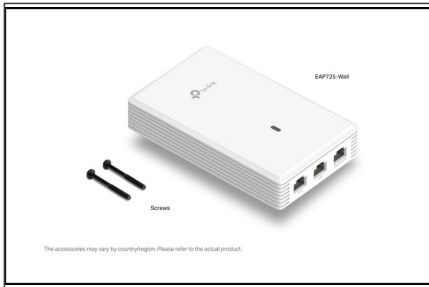

EU responsible person

EU based economic operator ensuring the product complies with the required regulations.

TP-Link Deutschland GmbH
Am Trippelsberg 100
Düsseldorf, Germany
<https://www.tp-link.com/de/>
support.de@tp-link.com