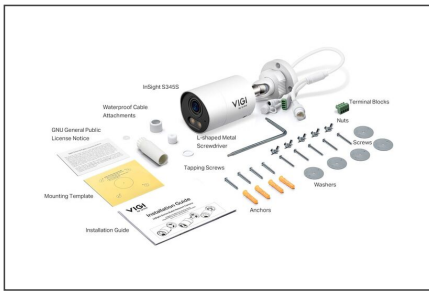

EU responsible person

EU based economic operator ensuring the product complies with the required regulations.

TP-Link Deutschland GmbH
Am Trippelsberg 100
Düsseldorf, Germany
<https://www.tp-link.com/de/>
support.de@tp-link.com