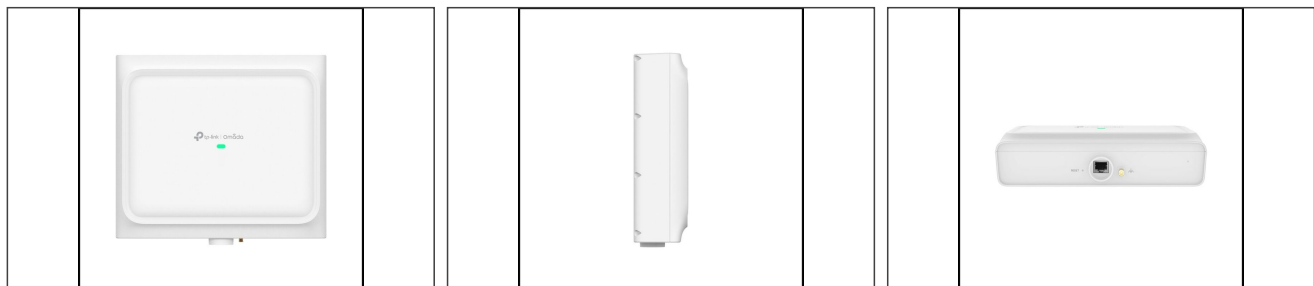

More images: