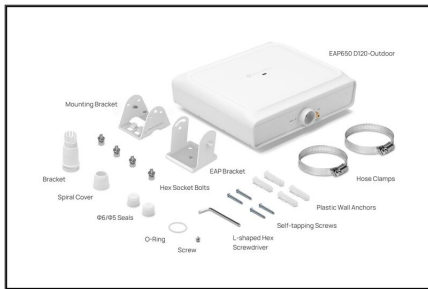

EU responsible person

EU based economic operator ensuring the product complies with the required regulations.

TP-Link Deutschland GmbH
Am Trippelsberg 100
Düsseldorf, Germany
<https://www.tp-link.com/de/>
support.de@tp-link.com