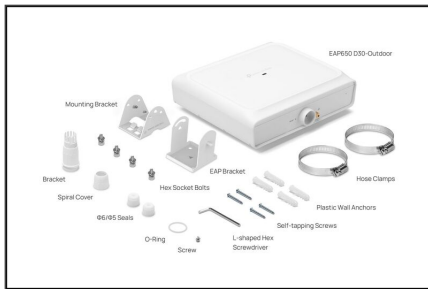

EU responsible person

EU based economic operator ensuring the product complies with the required regulations.

TP-Link Deutschland GmbH
Am Trippelsberg 100
Düsseldorf, Germany
<https://www.tp-link.com/de/>
support.de@tp-link.com