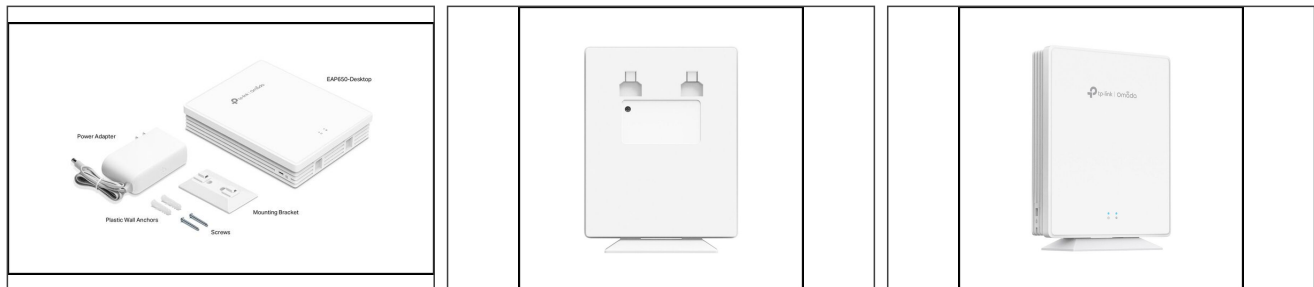

More images: