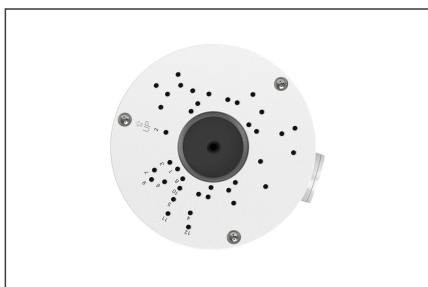

More images: