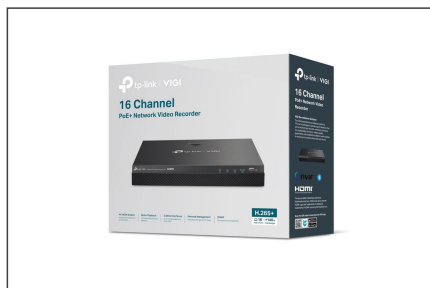

TP-Link VIGI 16-Channel PoE+ Network Video Recorder

VIGI NVR2016H-16MP
EAN 4895252504026

VIGI 16-Channel PoE+ Network Video Recorder – Built into a 2TB hard drive Specification: 4K HDMI video output & 16MP decoding capacity; 24/7 continuous recording; 16-channel real-time live broadcast; 16-channel simultaneous playback; H.265+; ONVIF ensures compatibility; Plug & Play; Remote monitoring; Flexible Installation; 2 HDD interface (up to 10TB each, built into a 2TB HDD), 1eSATA interface; Support 16 PoE+ ports (maximum 30W per port); Support 140W PoE Budget

VIGI 16-Channel PoE+ Network Video Recorder

- IP Video Input: 16 Channels
- HDMI output resolution: 1 channel, resolution: 3840x2160/30Hz, 1920x1080/60Hz, 1680x1050/60Hz, 1440x900/60Hz, 1280x1024/60Hz, 1280x720/60Hz
- VGA output resolution: 1 channel, resolution: 1920x1080/60Hz, 1680x1050/60Hz, 1440x900/60Hz, 1280x1024/60Hz, 1280x720/60Hz

- Resolution: 8MP/5MP/4MP/3MP/1080p/UXGA/720p/VGA/4CIF/DCIF/2CIF/CIF/QCIF
- Video compression: H.265+/H.265/ H.264+/H.264
- HDD: 2x SATA up to 10TB per piece
- PoE budget: 140W available for all PoE+ ports, maximum 30W per port

Package contents

- VIGI NVR2016H-16MP
- Short installation guide
- Power supply
- HDD Power Cable
- HDD Data Cable
- Mounting brackets
- Screws
- Rubber feet
- Mouse

Logistics						
	Number (pcs)	Weight (kg)	Depth (cm)	Width (cm)	Height (cm)	cm³
Packaging Unit Carton	3	7.77	0.00	0.00	0.00	0.00
Packaging Unit Inside	1	0.00	0.00	0.00	0.00	0.00
Packaging Unit Single	1	0.00	0.00	0.00	0.00	0.00
Net single without Packaging	0	0.00	0.00	0.00	0.00	0.00

More images:

EU responsible person

EU based economic operator ensuring the product complies with the required regulations.

TP-Link Deutschland GmbH
Am Trippelsberg 100
Düsseldorf, Germany
<https://www.tp-link.com/de/>
support.de@tp-link.com