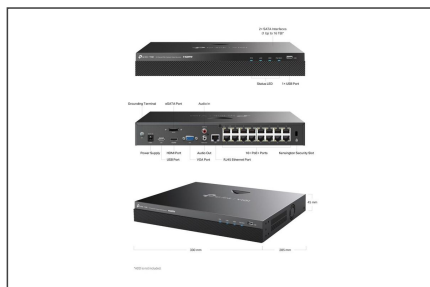

TP-Link VIGI 16-Channel PoE+ Network Video Recorder

VIGI NVR2016H-16MP
EAN 4895252504026

VIGI 16-Channel PoE+ Network Video Recorder – Built into a 2TB hard drive Specification: 4K HDMI video output & 16MP decoding capacity; 24/7 continuous recording; 16-channel real-time live broadcast; 16-channel simultaneous playback; H.265+; ONVIF ensures compatibility; Plug & Play; Remote monitoring; Flexible Installation; 2 HDD interface (up to 10TB each, built into a 2TB HDD), 1eSATA interface; Support 16 PoE+ ports (maximum 30W per port); Support 140W PoE Budget

VIGI 16-Channel PoE+ Network Video Recorder

- IP Video Input: 16 Channels
- HDMI output resolution: 1 channel, resolution: 3840x2160/30Hz, 1920x1080/60Hz, 1680x1050/60Hz, 1440x900/60Hz, 1280x1024/60Hz, 1280x720/60Hz
- VGA output resolution: 1 channel, resolution: 1920x1080/60Hz, 1680x1050/60Hz, 1440x900/60Hz, 1280x1024/60Hz, 1280x720/60Hz

- Resolution: 8MP/5MP/4MP/3MP/1080p/UXGA/720p/VGA/4CIF/DCIF/2CIF/CIF/QCIF
- Video compression: H.265+/H.265/ H.264+/H.264
- HDD: 2x SATA up to 10TB per piece
- PoE budget: 140W available for all PoE+ ports, maximum 30W per port

Package contents

- VIGI NVR2016H-16MP
- Short installation guide
- Power supply
- HDD Power Cable
- HDD Data Cable
- Mounting brackets
- Screws
- Rubber feet
- Mouse

Logistics						
	Number (pcs)	Weight (kg)	Depth (cm)	Width (cm)	Height (cm)	cm³
Packaging Unit Carton	3	7.77	0.00	0.00	0.00	0.00
Packaging Unit Inside	1	0.00	0.00	0.00	0.00	0.00
Packaging Unit Single	1	0.00	0.00	0.00	0.00	0.00
Net single without Packaging	0	0.00	0.00	0.00	0.00	0.00

More images:

EU responsible person

EU based economic operator ensuring the product complies with the required regulations.

TP-Link Deutschland GmbH
Am Trippelsberg 100
Düsseldorf, Germany
<https://www.tp-link.com/de/>
support.de@tp-link.com