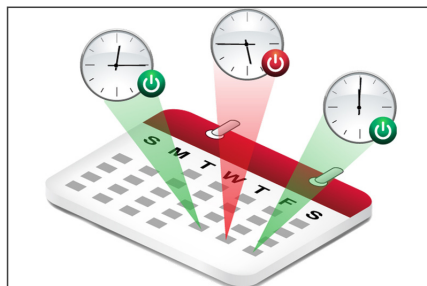

Planet IP Power Manager, Switched, Power Strip, 4 x IEC, Managed

Intelligent power strip with web management and LED display. 4 x IEC320 C13 outputs (10A), 1 x IEC320 C20 input (max. 16A). Weight 1.6kg, dimensions 332 x 153 x 44 mm.

Logistics						
	Number (pcs)	Weight (kg)	Depth (cm)	Width (cm)	Height (cm)	cm³
Packaging Unit Carton	10	16.00	0.00	0.00	0.00	0.00
Packaging Unit Inside	1	1.60	0.00	0.00	0.00	0.00
Packaging Unit Single	1	1.60	0.00	0.00	0.00	0.00
Net single without Packaging	0	0.00	0.00	0.00	0.00	1,337.62

More images: