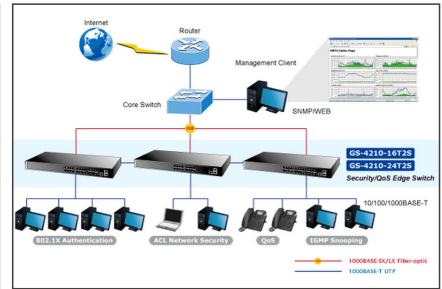

More images:

EU responsible person

EU based economic operator ensuring the product complies with the required regulations.

ASSMANN Electronic GmbH
Gewerbepark 3
Kalsdorf bei Graz, Austria
<https://www.assmann24h.at>
office@assmann24h.at