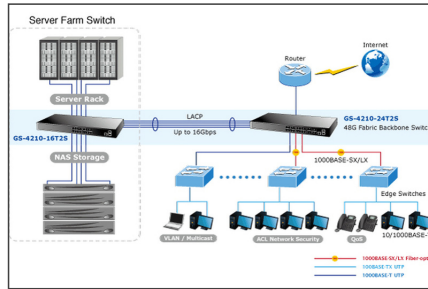

More images:

EU responsible person

EU based economic operator ensuring the product complies with the required regulations.

ASSMANN Electronic GmbH
Gewerbepark 3
Kalsdorf bei Graz, Austria
<https://www.assmann24h.at>
office@assmann24h.at