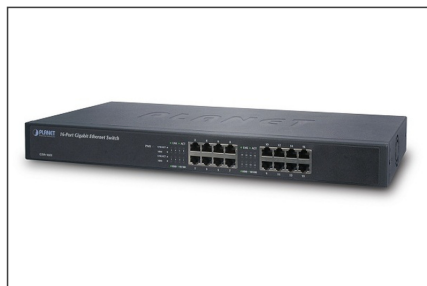

More images: