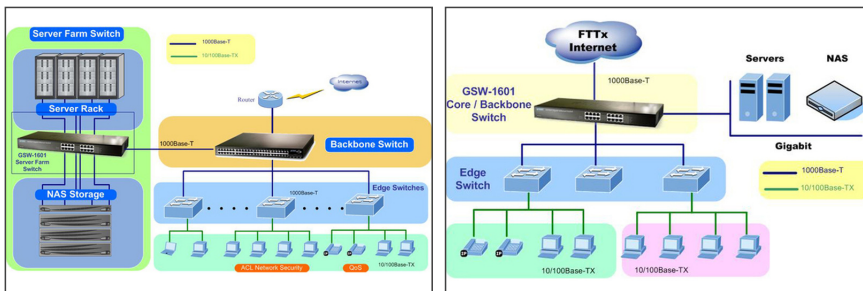

EU responsible person

EU based economic operator ensuring the product complies with the required regulations.

ASSMANN Electronic GmbH
Gewerbepark 3
Kalsdorf bei Graz, Austria
<https://www.assmann24h.at>
office@assmann24h.at