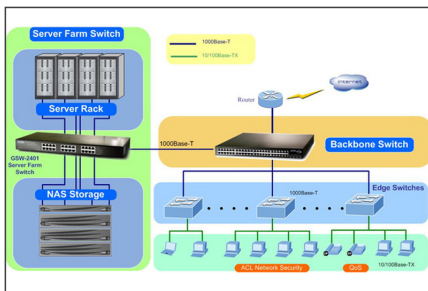

EU responsible person

EU based economic operator ensuring the product complies with the required regulations.

ASSMANN Electronic GmbH
Gewerbepark 3
Kalsdorf bei Graz, Austria
<https://www.assmann24h.at>
office@assmann24h.at