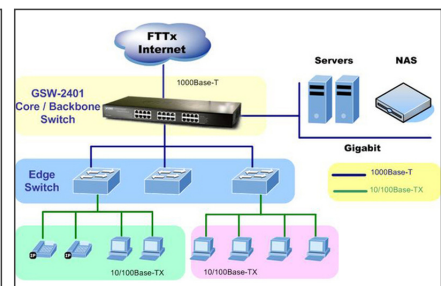

More images: