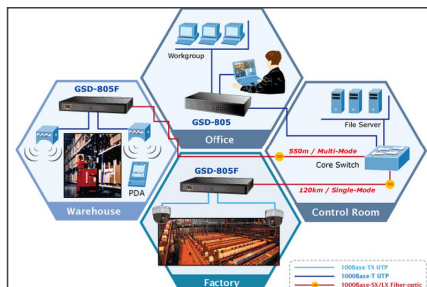

More images: