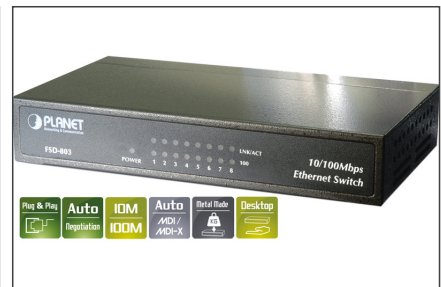

More images: