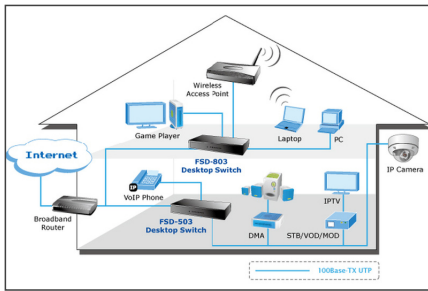

EU responsible person

EU based economic operator ensuring the product complies with the required regulations.

ASSMANN Electronic GmbH
Gewerbepark 3
Kalsdorf bei Graz, Austria
<https://www.assmann24h.at>
office@assmann24h.at