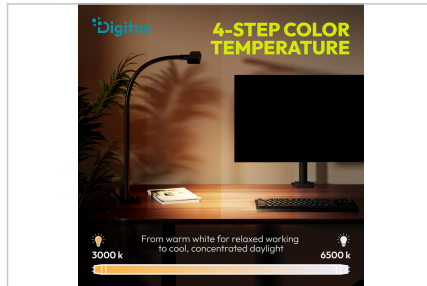

More images:

EU responsible person

EU based economic operator ensuring the product complies with the required regulations.

ASSMANN Electronic GmbH
Auf dem Schüffel 3
Lüdenscheid, Germany
<https://www.assmann.com>
info@assmann.com