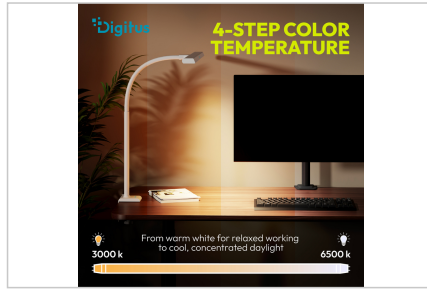

More images:

EU responsible person

EU based economic operator ensuring the product complies with the required regulations.

ASSMANN Electronic GmbH
Auf dem Schüffel 3
Lüdenscheid, Germany
<https://www.assmann.com>
info@assmann.com