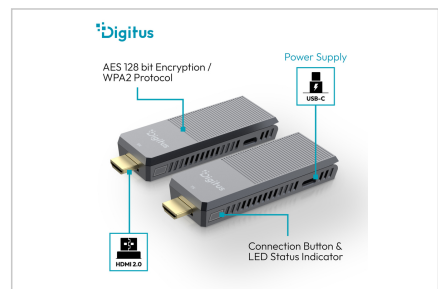

Logistics						
	Number (pcs)	Weight (kg)	Depth (cm)	Width (cm)	Height (cm)	cm³
Packaging Unit Carton	30	1.95	0.00	0.00	0.00	0.00
Packaging Unit Inside	1	0.00	0.00	0.00	0.00	0.00
Packaging Unit Single	1	0.00	0.00	0.00	0.00	0.00
Net single without Packaging	0	0.00	0.00	0.00	0.00	325.00

More images:

Safety notes

- Please read these instructions carefully before using the appliance and keep them for future reference.
- For indoor use only.