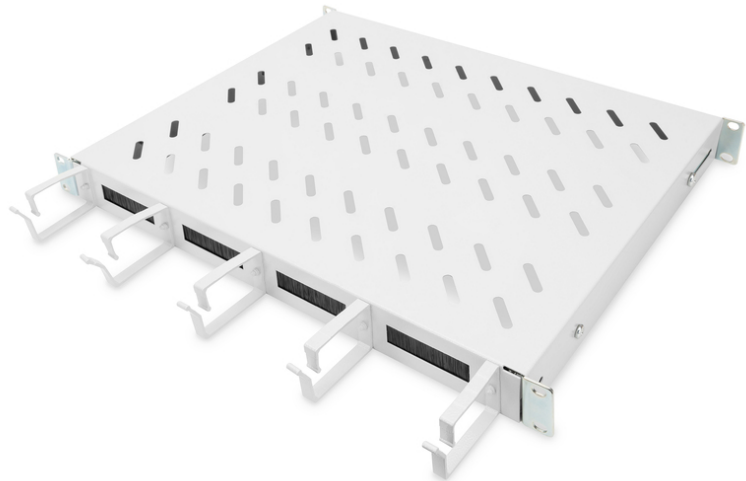

DIGITUS Shelf with cable management

DN-97680
EAN 4016032483465

1U fixed shelf for 600 mm depth cabinets incl. cable management, grey

The shelves for fixed installation can be easily installed on the four 483 mm (19") profile rails of your 483 mm (19") network or server cabinet. Thanks to the stable, perforated plate with a load capacity of up to 120 kg, these are the optimal carrying surface for components that cannot be installed in 483 mm (19") systems. The combination with integrated cable management brackets and feedthroughs enables an optimized cable management concept for a wide variety of application scenarios.

- for fixed mounting on the four 483 mm (19") profile rails
- sturdy, perforated steel sheet

- Cable opening: 17 x 65 mm
- Cable management bracket: 67 mm
- Color: light grey, RAL 7035
- Inch form factor (IEC 60297): 482.6 mm (19")
- Units: 1
- Load capacity: 120 kg
- Suitable cabinet depth: 600 mm
- Mounting type: Fixed mounting

Package contents

- 1x Shelf
- 1 x Fastening material

Logistics						
	Number (pcs)	Weight (kg)	Depth (cm)	Width (cm)	Height (cm)	cm ³
Packaging Unit Carton	10	0.00	0.00	0.00	0.00	0.00
Packaging Unit Inside	0	0.00	0.00	0.00	0.00	0.00
Packaging Unit Single	1	1.90	0.00	0.00	0.00	0.00
Net single without Packaging	0	1.90	0.00	0.00	0.00	0.00