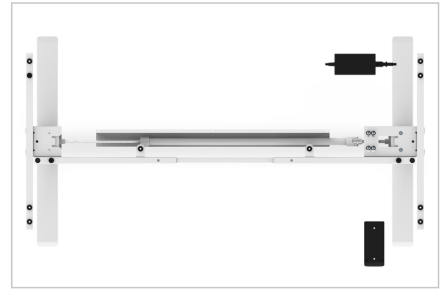

More images:

EU responsible person

EU based economic operator ensuring the product complies with the required regulations.

ASSMANN Electronic GmbH
Auf dem Schüffel 3
Lüdenscheid, Germany
<https://www.assmann.com>
info@assmann.com