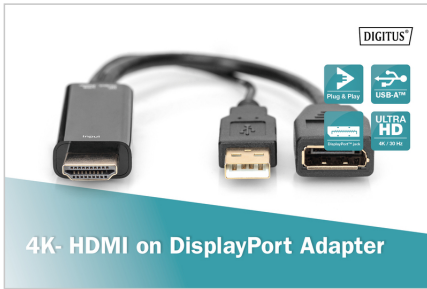

More images:

Safety notes

- When plugging and unplugging the cable, only grasp the plug and do not pull directly on the cable.
- Cables must not be kinked sharply or bent at tight angles, as this can damage the inner wires and lead to failures.
- Make sure that the cables are not under tensile load, as this can damage the insulation and the wires inside the cable.
- Ensure that cables are not laid in areas where they can be easily damaged mechanically.
- Cables should not be used in environments with extremely high or very low temperatures. Observe the product information on the maximum operating temperature of the cable
- Check cables regularly for visible damage such as cracks, kinks or signs of wear. Defective cables should be replaced immediately to avoid failures, short circuits or even electric shocks.

EU responsible person

EU based economic operator ensuring the product complies with the required regulations.

ASSMANN Electronic GmbH
Auf dem Schüffel 3
Lüdenscheid, Germany
<https://www.assmann.com>
info@assmann.com