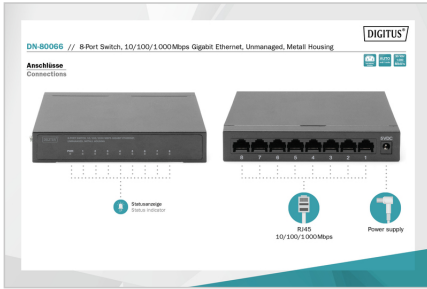

More images:

EU responsible person

EU based economic operator ensuring the product complies with the required regulations.

ASSMANN Electronic GmbH
Auf dem Schüffel 3
Lüdenscheid, Germany
<https://www.assmann.com>
info@assmann.com