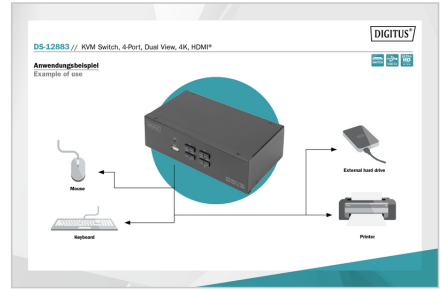

More images:

Safety notes

- Overloading can lead to overheating and damage to the appliance or the connected peripherals.
- If necessary, use an external power supply to ensure stable performance.
- If devices such as external hard disks or printers that require a high power consumption are connected, the device should be used with an external power supply. Otherwise, the device could be overloaded or functional problems could occur.
- Do not expose the device to rain, moisture, vapors or liquids.
- Do not insert any objects into the device.
- Do not attempt to repair the unit or open the housing without authorization. You risk an electric shock!
- Ensure adequate ventilation to prevent damage due to overheating.
- Dust, moisture, vapors and strong cleaning agents or solvents can cause damage to the device.
- Disconnect the appliance from the power supply and the connected devices before cleaning.
- Clean the device with a dust-free cloth.

EU responsible person

EU based economic operator ensuring the product complies with the required regulations.

ASSMANN Electronic GmbH
Auf dem Schüffel 3
Lüdenscheld, Germany
<https://www.assmann.com>
info@assmann.com