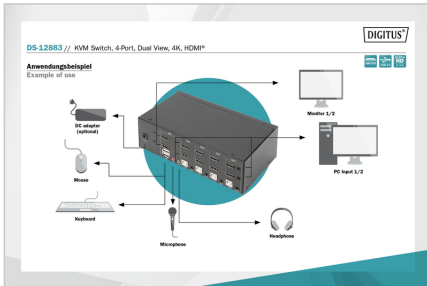

More images:

Safety notes

- Overloading can lead to overheating and damage to the appliance or the connected peripherals.
- If necessary, use an external power supply to ensure stable performance.
- If devices such as external hard disks or printers that require a high power consumption are connected, the device should be used with an external power supply. Otherwise, the device could be overloaded or functional problems could occur.
- Do not expose the device to rain, moisture, vapors or liquids.
- Do not insert any objects into the device.
- Do not attempt to repair the unit or open the housing without authorization. You risk an electric shock!
- Ensure adequate ventilation to prevent damage due to overheating.
- Dust, moisture, vapors and strong cleaning agents or solvents can cause damage to the device.
- Disconnect the appliance from the power supply and the connected devices before cleaning.
- Clean the device with a dust-free cloth.

EU responsible person

EU based economic operator ensuring the product complies with the required regulations.

ASSMANN Electronic GmbH
Auf dem Schüffel 3
Lüdenscheld, Germany
<https://www.assmann.com>
info@assmann.com