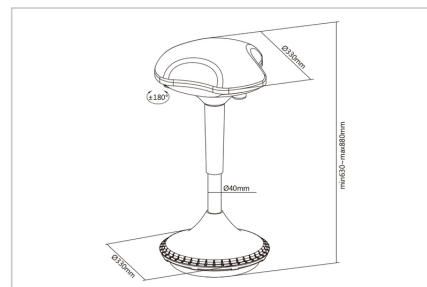

More images:

EU responsible person

EU based economic operator ensuring the product complies with the required regulations.

ASSMANN Electronic GmbH
Auf dem Schüffel 3
Lüdenscheid, Germany
<https://www.assmann.com>
info@assmann.com