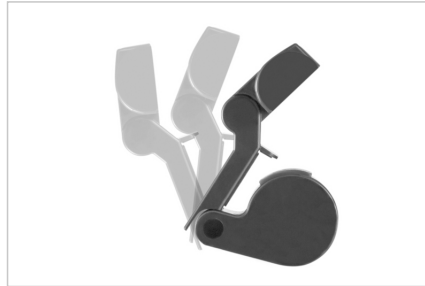

More images:

EU responsible person

EU based economic operator ensuring the product complies with the required regulations.

ASSMANN Electronic GmbH
Auf dem Schüffel 3
Lüdenscheid, Germany
<https://www.assmann.com>
info@assmann.com