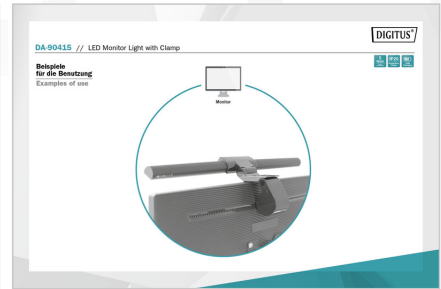

More images:

EU responsible person

EU based economic operator ensuring the product complies with the required regulations.

ASSMANN Electronic GmbH
Auf dem Schüffel 3
Lüdenscheid, Germany
<https://www.assmann.com>
info@assmann.com