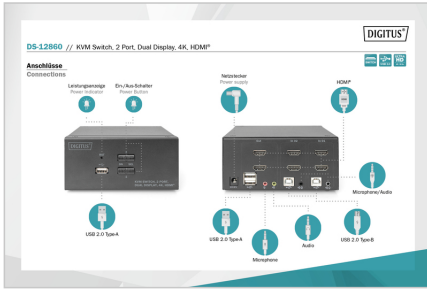

More images:

Safety notes

- Overloading can lead to overheating and damage to the appliance or the connected peripherals.
- If necessary, use an external power supply to ensure stable performance.
- If devices such as external hard disks or printers that require a high power consumption are connected, the device should be used with an external power supply. Otherwise, the device could be overloaded or functional problems could occur.
- Do not expose the device to rain, moisture, vapors or liquids.
- Do not insert any objects into the device.
- Do not attempt to repair the unit or open the housing without authorization. You risk an electric shock!
- Ensure adequate ventilation to prevent damage due to overheating.
- Dust, moisture, vapors and strong cleaning agents or solvents can cause damage to the device.
- Disconnect the appliance from the power supply and the connected devices before cleaning.
- Clean the device with a dust-free cloth.

EU responsible person

EU based economic operator ensuring the product complies with the required regulations.

ASSMANN Electronic GmbH
Auf dem Schüffel 3
Lüdenscheid, Germany
<https://www.assmann.com>
info@assmann.com