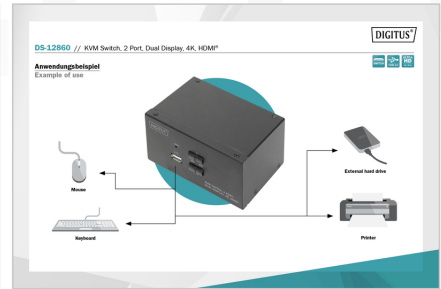

More images:

Safety notes

- Overloading can lead to overheating and damage to the appliance or the connected peripherals.
- If necessary, use an external power supply to ensure stable performance.
- If devices such as external hard disks or printers that require a high power consumption are connected, the device should be used with an external power supply. Otherwise, the device could be overloaded or functional problems could occur.
- Do not expose the device to rain, moisture, vapors or liquids.
- Do not insert any objects into the device.
- Do not attempt to repair the unit or open the housing without authorization. You risk an electric shock!
- Ensure adequate ventilation to prevent damage due to overheating.
- Dust, moisture, vapors and strong cleaning agents or solvents can cause damage to the device.
- Disconnect the appliance from the power supply and the connected devices before cleaning.
- Clean the device with a dust-free cloth.

EU responsible person

EU based economic operator ensuring the product complies with the required regulations.

ASSMANN Electronic GmbH
Auf dem Schüffel 3
Lüdenscheid, Germany
<https://www.assmann.com>
info@assmann.com