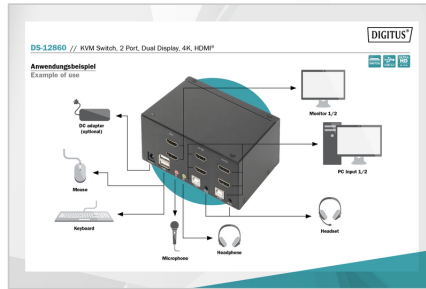

More images:

Safety notes

- Overloading can lead to overheating and damage to the appliance or the connected peripherals.
- If necessary, use an external power supply to ensure stable performance.
- If devices such as external hard disks or printers that require a high power consumption are connected, the device should be used with an external power supply. Otherwise, the device could be overloaded or functional problems could occur.
- Do not expose the device to rain, moisture, vapors or liquids.
- Do not insert any objects into the device.
- Do not attempt to repair the unit or open the housing without authorization. You risk an electric shock!
- Ensure adequate ventilation to prevent damage due to overheating.
- Dust, moisture, vapors and strong cleaning agents or solvents can cause damage to the device.
- Disconnect the appliance from the power supply and the connected devices before cleaning.
- Clean the device with a dust-free cloth.

EU responsible person

EU based economic operator ensuring the product complies with the required regulations.

ASSMANN Electronic GmbH
Auf dem Schüffel 3
Lüdenscheid, Germany
<https://www.assmann.com>
info@assmann.com