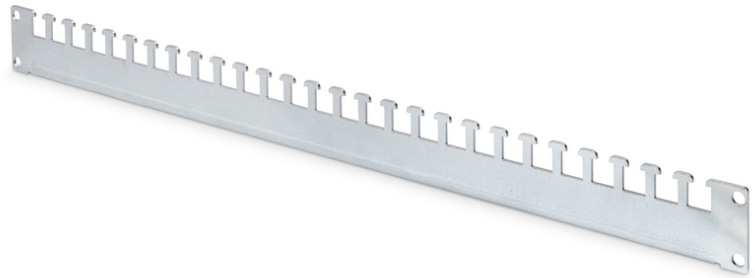

DIGITUS® Cable support rail for 482.6 mm (19") network and server enclosures

DN-19-ORG-600P
EAN 4016032378143

Cable fixing rail for 600, 1200 mm depth racks 1 rail

The cable support rails are installed horizontally in the cabinet depth of the DIGITUS® 482.6 mm 19" network or server cabinet. As they are attached to the perforated frame profile, they provide plenty of scope for orderly cable management. Individual cables or entire cable harnesses can be easily attached to the hammerhead profiles using cable ties or Velcro tape. The rails are suitable for all free-standing DIGITUS® 482.6 mm 19" cabinets in the Unique, Unique Light and Unique Server-N series.

Enables effective cable management thanks to flexible mounting options for vertical cable harnesses or individual cables in the network or server enclosure.

- Simple & effective cable management
- Attachment to the perforated frame profile of the enclosure

- 2 mm thick sheet steel, galvanized
- Suitable for DIGITUS® network cabinets Unique, Unique Light with 600 mm total depth
- Suitable for DIGITUS® network cabinets Unique, Unique Light and server cabinets Unique Server-N with 1200 mm total depth (use 2 rails)

Attributes

- Color: light grey, RAL 7035
- Inch form factor (IEC 60297): 482.6 mm (19")

Package contents

- 1 x cable support rail
- 4 x mounting screw

Logistics						
	Number (pcs)	Weight (kg)	Depth (cm)	Width (cm)	Height (cm)	cm³
Packaging Unit Carton	1	0.40	77.00	17.00	11.50	15,053.50
Packaging Unit Inside	1	0.55	74.60	2.20	5.40	886.25
Packaging Unit Single	1	0.55	74.60	2.20	5.40	886.25
Net single without Packaging	0	0.50	52.00	0.50	4.50	117.00