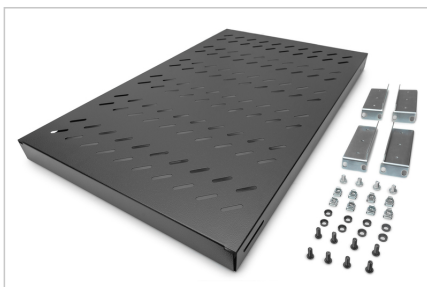

More images: