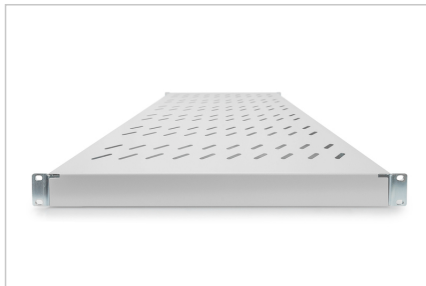

More images: