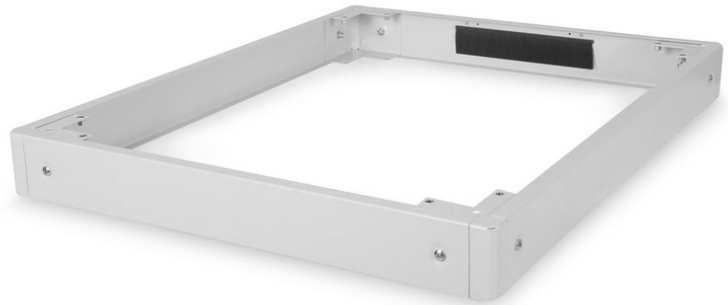

DIGITUS® Base 800 x 1000 mm (WxD) for Unique & Unique Light network enclosures and Unique Server-N server enclosures

DN-19-PLINTH-8/10-N1

EAN 4016032335344

Plinth, 100 x 800 x 1000 mm, grey for Unique, Unique Light, Unique Server-N

With the DIGITUS® plinths you can increase the ground clearance of your network or server enclosure by 100 mm. If required, up to two plinths can be mounted on top of each other to achieve a height of 200 mm. The interior can be used to store excess cable lengths and for cable management. Delivery is unassembled to optimize logistics.

The DIGITUS® 483 mm (19") accessories have been developed to meet the high demands of IT infrastructure. It is manufactured according to German quality standards.

- Simple installation under the cabinets
- 1.5 - 2.0 mm thick sheet steel

- Removable side panels
- Rear panel with cable entry and brush strip, 300 x 60 mm
- Maximum load capacity: 1200 kg

Attributes

- Color: light grey, RAL 7035
- Depth: 1000 mm
- Width: 800 mm
- For cabinet series: Unique & Unique Light Network, Unique Server-N
- Inch form factor (IEC 60297): 482.6 mm (19")