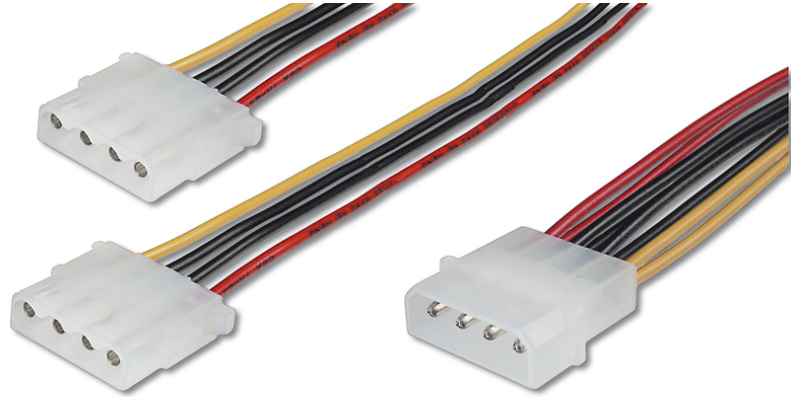

# DIGITUS® Internal Y-power supply cable

AK-430400-002-M  
EAN 4016032325123

## Internal Y-power supply cable 0.20m, IDE - 2x IDE connector

You can never have enough power connections. Whether disk drives, fans, lighting or other consumers, these adaptors doubles the connection at power supply unit for two 13.3 cm (5.25) disk drives.

### Safe connection and power supply

- IDE plug (13,4cm/5.25") <=> 2x IDE jack (13,4cm/5.25")

### Attributes

- Assortment: Internal Power Supply Cables

- AWG: 18
- Color cable: various
- Color connector: transparent
- Connector 1: IDE (5,25") power plug
- Connector 2: 2x IDE (5,25") power jack
- Hoods: plastic
- Wire material: CU
- Length: 0.2 m
- Shielding: Unshielded