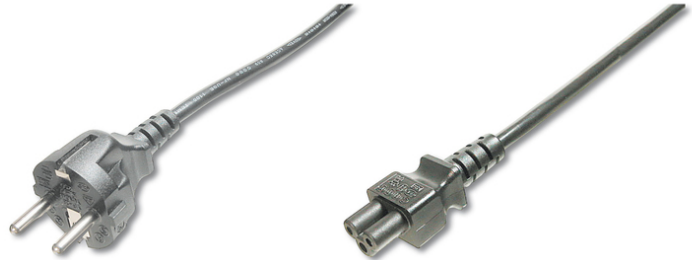

DIGITUS® German Power Cord connection cable

AK-440115-012-S

EAN 4016032322788

Power Cord, CEE 7/7 (Typ-F) - C5 M/F, 1.2m, H05VV-F3G 0.75qmm, bl

This power cord connection cable, also known as „Micky Mouse“ - or „cloverleaf“ connector, is used for the connection of a Laptop or power supply unit to the German indoor power supply system (outlet).

Corresponds to the German guidelines

Attributes

- Assortment: Device Connection Cables
- Cable standard: H05 VV F3G
- Color cable: black

- Color connector: black
- Connector 1: CEE 7/7, plug
- Connector 2: IEC C5, jack
- Connector surface: nickel-plated
- Current load capacity: 250V/10A
- Hoods: molded
- Lead cross-section: 0.75qmm
- Packaging: Polybag
- Wire material: CU
- Length: 1.2 m
- Shielding: Unshielded