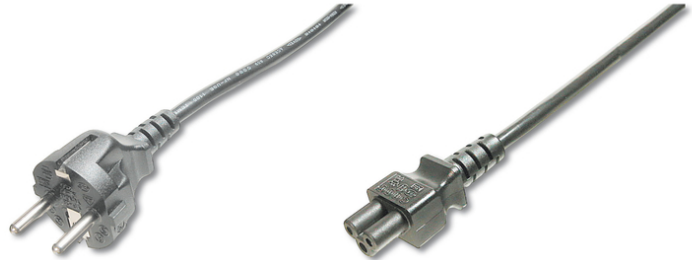

DIGITUS® German Power Cord connection cable

AK-440103-018-S

EAN 4016032311799

Power Cord, CEE 7/7 (Typ-F) - C5 M/F, 1.8m, H05VV-F3G 0.75qmm, black

This power cord connection cable, also known as „Micky Mouse“- or „cloverleaf“ connector, is used for the connection of a Laptop or power supply unit to the German indoor power supply system (outlet).

Approved for all European countries

Attributes

- Assortment: Device Connection Cables
- Cable standard: H05 VV F3G
- Color cable: black

- Color connector: black
- Connector 1: CEE 7/7, plug
- Connector 2: IEC C5, jack
- Connector surface: nickel-plated
- Current load capacity: 250V/10A
- Hoods: molded
- Lead cross-section: 0.75qmm
- Packaging: Polybag
- Wire material: CU
- Length: 1.8 m
- Shielding: Unshielded