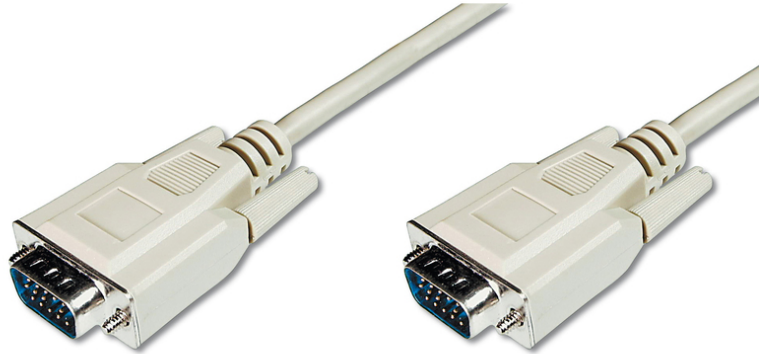

# DIGITUS® VGA Monitor Connection Cable

AK-310100-018-E  
EAN 4016032286455

**VGA Monitor connection cable, HD15 M/M, 1.8m, 3CF, be**

For connection of a PC, for example, with a monitor or beamer /projector.

**Reduces external interferences and allows a good signal transference.**

- Support 1024 x 768 pixel with 60Hz

**Attributes**

- Assortment: VGA Cables
- AWG: 30

- Cable type: 15-wire
- Color cable: beige
- Color connector: beige
- Connector 1: HD DSUB, 15-pin, plug
- Connector 2: HD DSUB, 15-pin, plug
- Connector surface: nickel-plated
- Ferrite filter: none
- Hoods: molded
- Length: 1.8 m
- Shielding: Double shielding