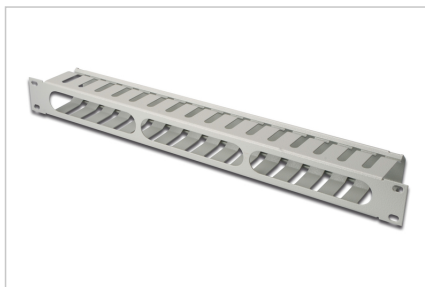

More images: