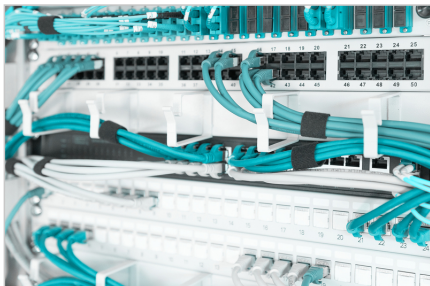

More images: