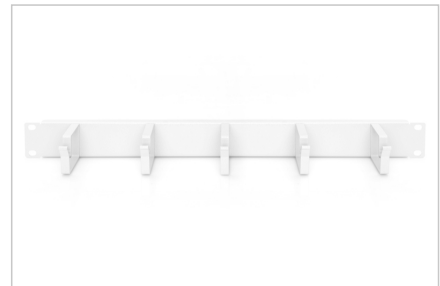

More images: