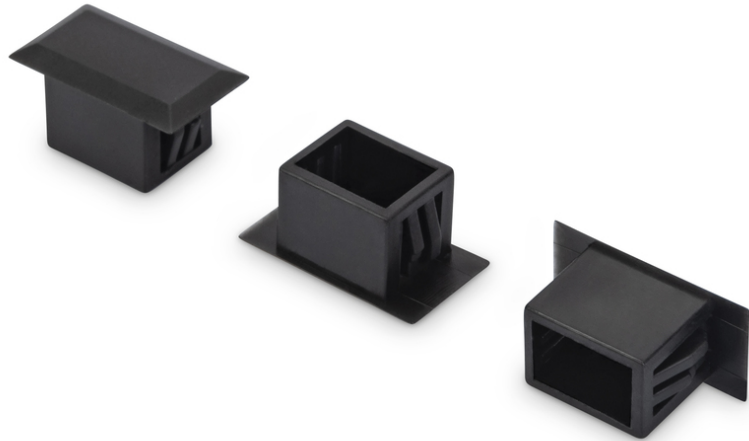

DIGITUS® Fiber blind plate

AL-BP-LCD
EAN 4016032262879

Blindplate for LC duplex holes 100 pcs.

Blindplate for LC duplex holes,100 pcs.

- Used in termination boxes to cover ports not used

- Avoids dust and dirt in termination boxes
- Shipment: 100 pcs. per poly bag
- Material: plastic, black