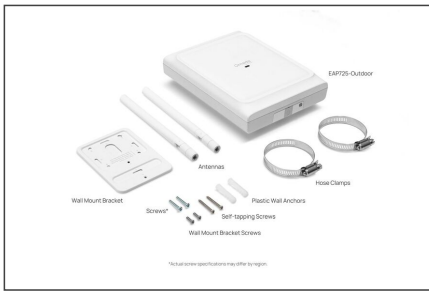

EU responsible person

EU based economic operator ensuring the product complies with the required regulations.

TP-Link Deutschland GmbH
Am Trippelsberg 100
Düsseldorf, Germany
<https://www.tp-link.com/de/>
support.de@tp-link.com