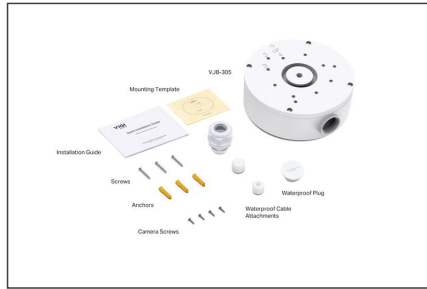

EU responsible person

EU based economic operator ensuring the product complies with the required regulations.

TP-Link Deutschland GmbH
Am Trippelsberg 100
Düsseldorf, Germany
<https://www.tp-link.com/de/>
support.de@tp-link.com