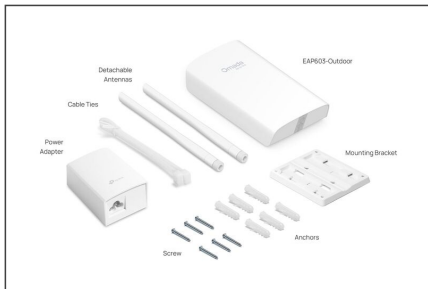

EU responsible person

EU based economic operator ensuring the product complies with the required regulations.

TP-Link Deutschland GmbH
Am Trippelsberg 100
Düsseldorf, Germany
<https://www.tp-link.com/de/>
support.de@tp-link.com