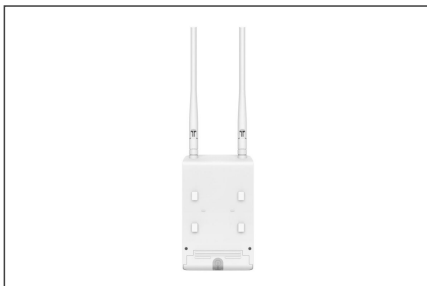

More images: