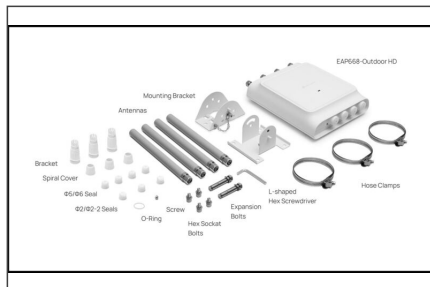

More images: