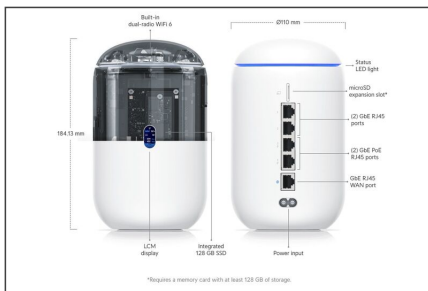

EU responsible person

EU based economic operator ensuring the product complies with the required regulations.

Discomp s.r.o

Dopravní 1218/2a

Plzeň, Czech Republic

<https://www.discomp.cz/>

info@discomp.cz