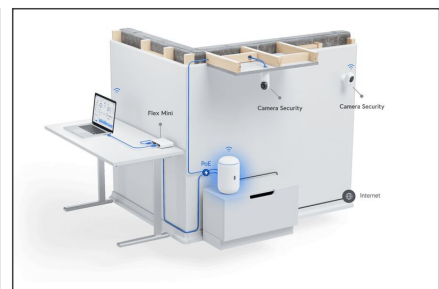

More images: